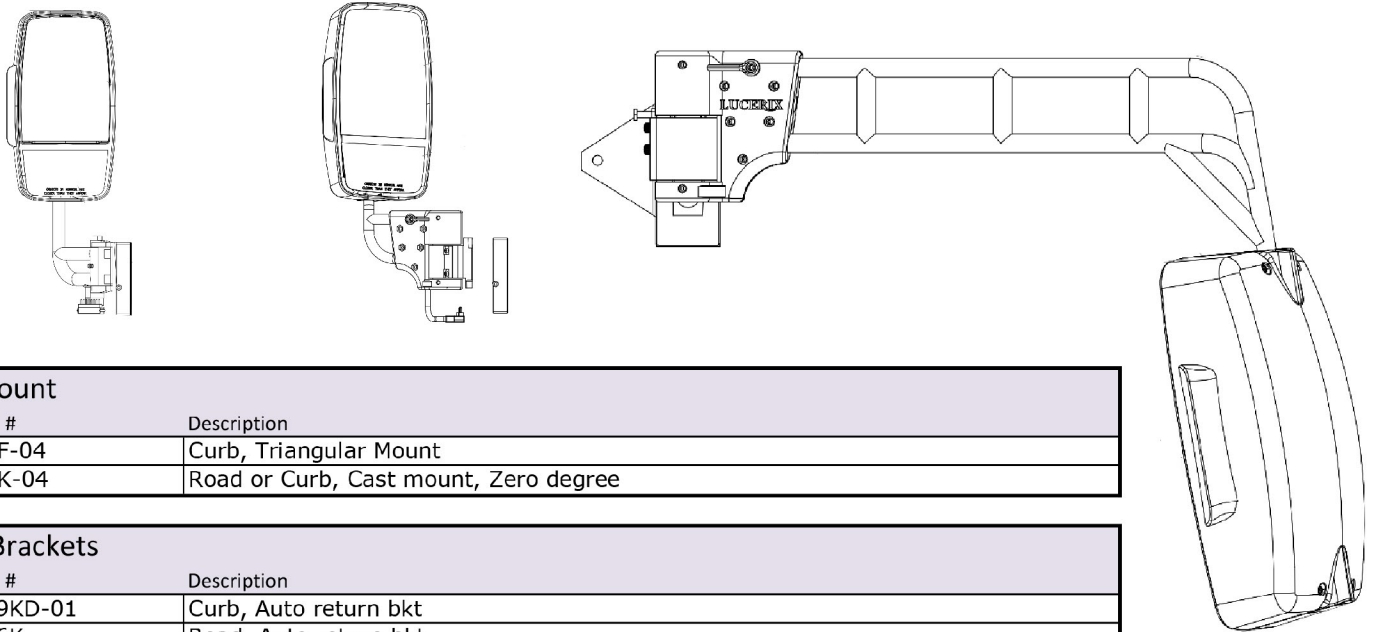

North American Models include: Enviro Series Double Deck, 400 & 500

Body Mount

Lucerix Part #	Description
21.999.CF-04	Curb, Triangular Mount
21.999.CK-04	Road or Curb, Cast mount, Zero degree

Mirror Brackets

Lucerix Part #	Description
21.530.29KD-01	Curb, Auto return bkt
22.601.06K	Road, Auto return bkt

Mirror Heads

Lucerix Part #	Description
23.L15.D10-12V	Road or Curb, 15" dual lens pwr, NO heat
23.L15.D11-12V	Road or Curb, 15" dual lens pwr, heated
25.L15.D10-12V	Road, 15" dual lens pwr, NO heat, LED signal
25.L15.D11-24V	Road, 15" dual lens pwr, heated, LED signal
25.L15.DC1-12V	Road, 15" dual convex lens, heated, LED signal
Y23.L15.01.LED-24V	Road, 15" dual convex lens (Yellow) pwr, heated, LED signal
24.L15.D10-12V	Curb, 15" dual lens pwr, NO Heat, LED signal
24.L15.D11-24V	Curb, 15" dual lens pwr, heated, LED signal
24.L15.DC1-12V	Curb, 15" dual convex lens pwr, heated LED signal

KITS

Lucerix Part #	Description
31.529.00-01-24V	Road, Auto return bkt, 15" dual lens pwr, heated, LED signal
31.929.00-01-24V	Road, Standard bkt 1" tube, 15" dual lens pwr, heated, LED signal
32.536.00-01-24V	Curb, Auto return bkt, 15" dual lens pwr, heated, LED signal
32.592.00-01-24V	Curb, Auto return bkt, 15" dual convex lens (Yellow) pwr, heated, LED signal